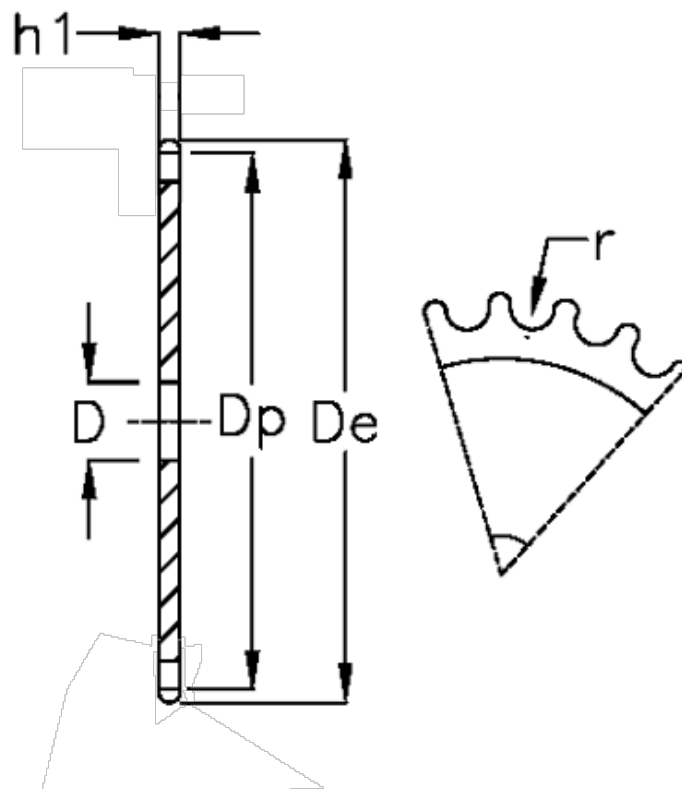

Article number: 616021008032

Description: Plate wheel 16 B-1 Z=32 simplex

Measures

C	= 3
D	= 25
De	= 270
Dp	= 259.13
For chain size	= 1 tomme x 17,02 mm
For chain type	= 16 B-1
h1	= 16.2
Number of teeth	= 32

r = 15.88